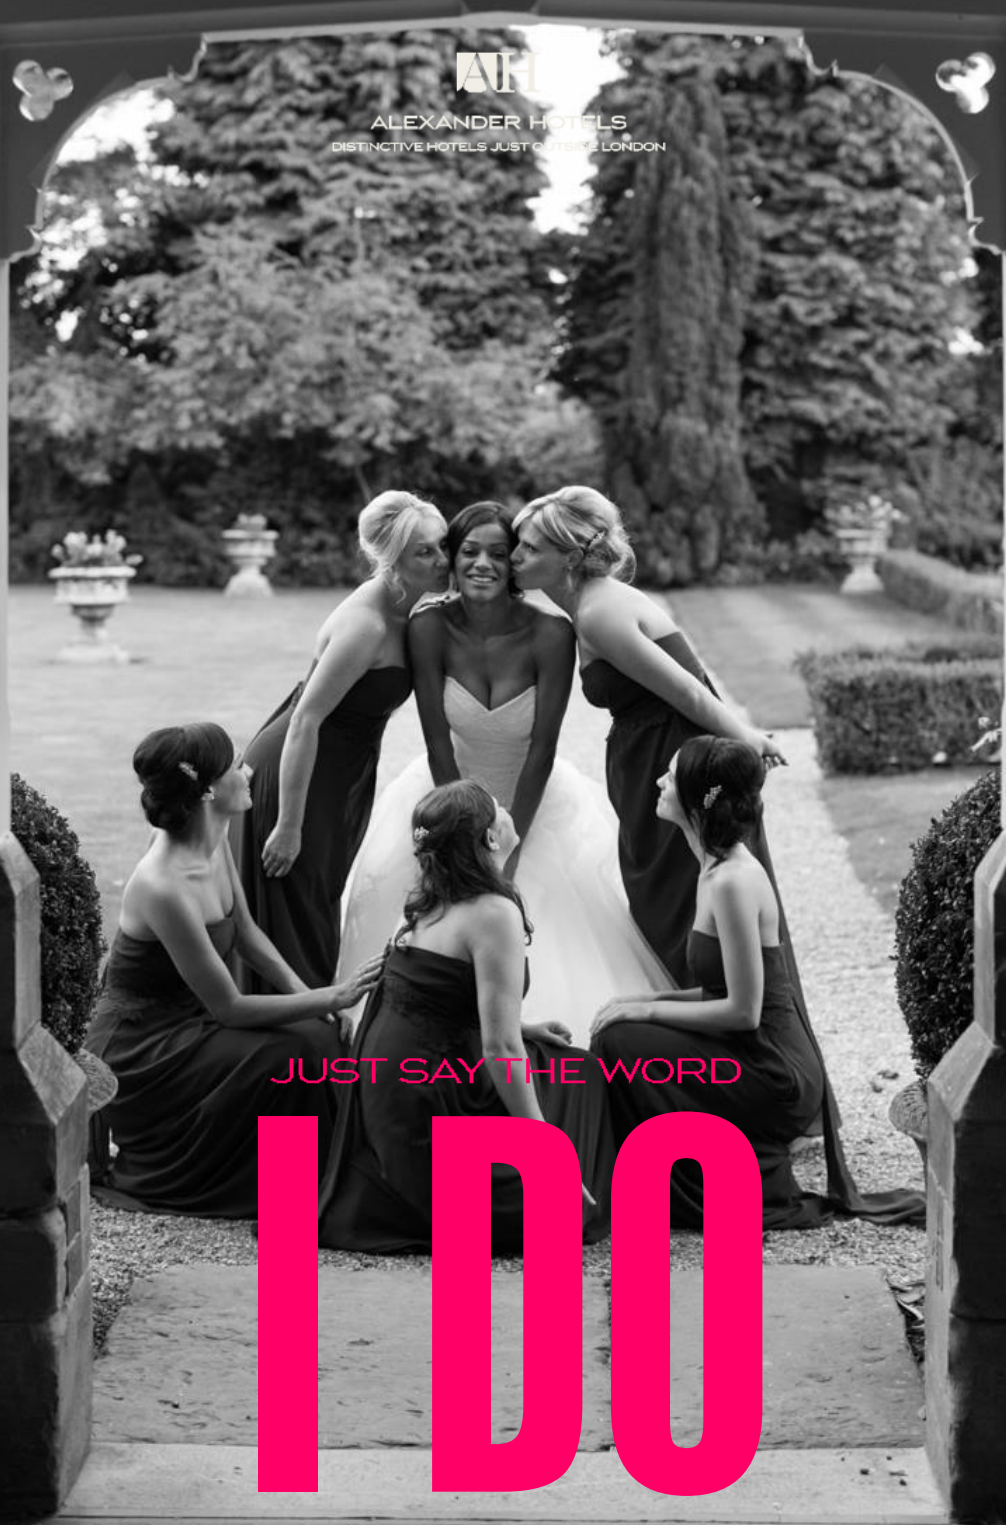

ALEXANDER HOTELS
DISTINCTIVE HOTELS JUST OUTSIDE LONDON

JUST SAY THE WORD

I DO